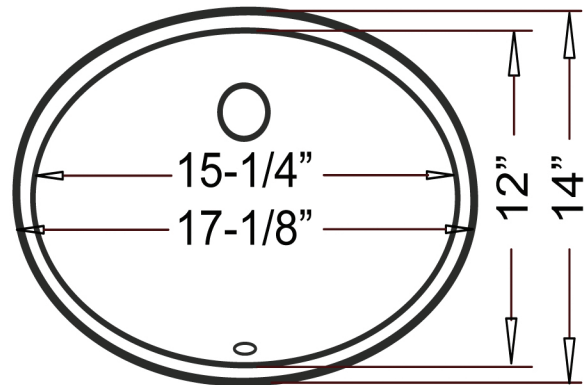

Smart Stone Vanity 1512

TECHNICAL INFORMATION

Fixture*	
Basin Area	14-7/8" x 11-7/8"
Water Depth	6"
Drain Hole	1-7/8" D
*Approximate measurements for comparison only.	

Please note: All porcelain sinks are fired at a very high temperature; final dimensions may vary slightly.

Top View

Side View

Product Diagram