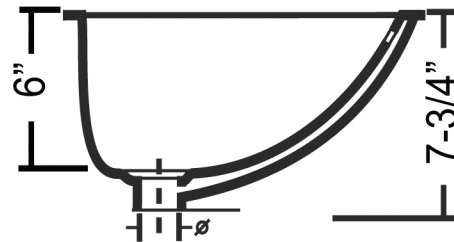

Smart Stone Vanity 1512

TECHNICAL INFORMATION

Fixture*	
Basin Area	14-7/8" x 11-7/8"
Water Depth	6"
Drain Hole	1-7/8" D
*Approximate measurements for comparison only.	

Please note: All porcelain sinks are fired at a very high temperature; final dimensions may vary slightly.

Top View

Side View

Product Diagram