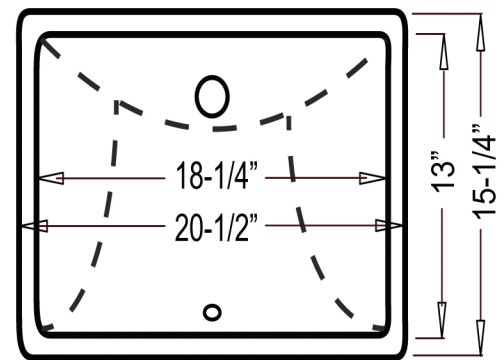

Smart Stone Vanity 1813

TECHNICAL INFORMATION

Fixture*	
Basin Area	18-1/4" x 13"
Water Depth	6"
Drain Hole	1 7/8" D
*Approximate measurements for comparison only.	

Please note: All porcelain sinks are fired at a very high temperature; final dimensions may vary slightly.

Front View

Top View

Product Diagram