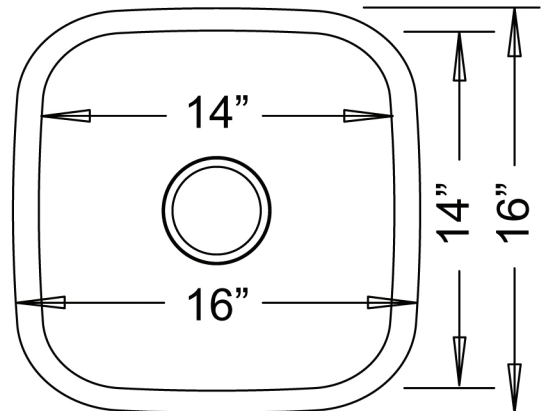

Smart Stone 1414 Sink

TECHNICAL INFORMATION

| Fixture* | |
|--|-----------|
| Basin Area | 14" x 14" |
| Water Depth | 8" |
| Drain Hole | 3-5/8" D |
| *Approximate measurements for comparison only. | |

Product Image

Front View

Top View

Product Diagram