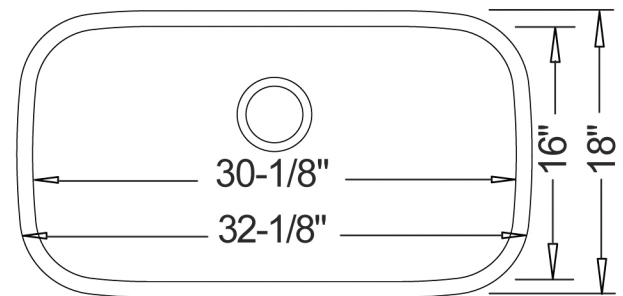

TECHNICAL INFORMATION

Fixture*	
Overall Inner Area	30-1/8" x 16"
Water Depth	9"
Drain Hole	3-5/8" D
*Approximate measurements for comparison only.	

Product Image

Front View

Top View

Product Diagram